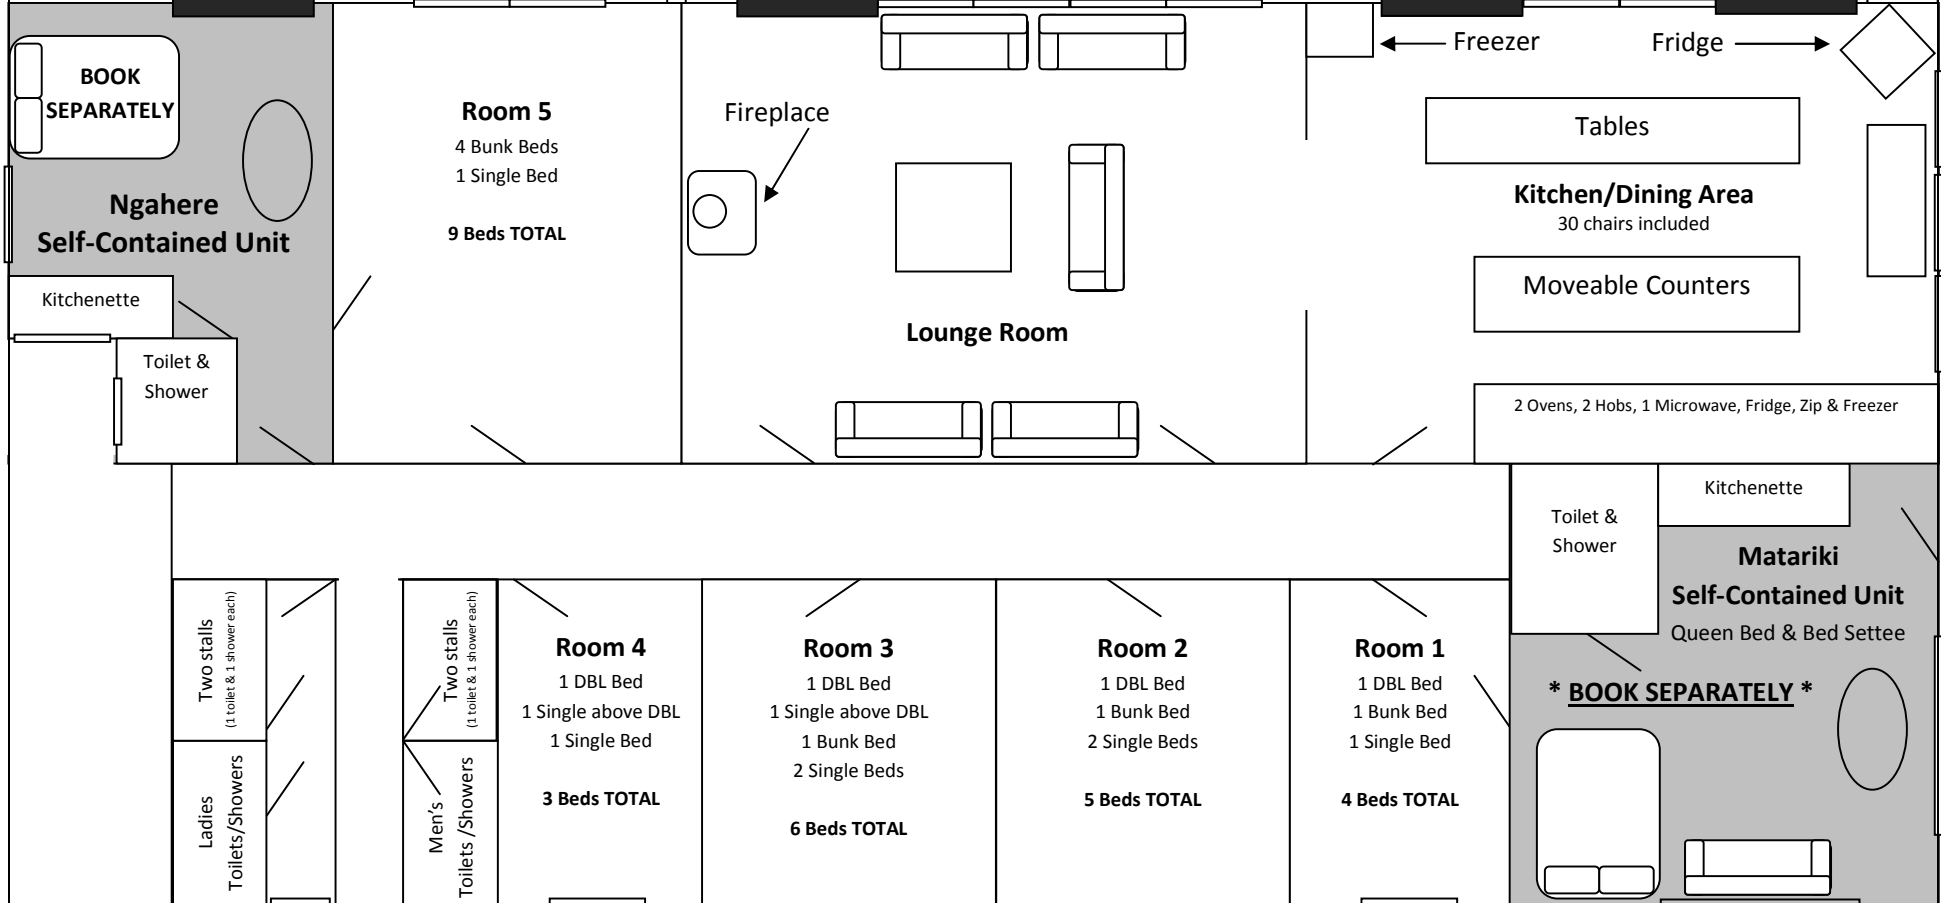

ABILITIES LODGE

TOTAL BEDS = 27, BERTH = 31
LOW BEDS = 18, BERTH = 22

** Self-Contained Units Not Included **

** Please Note: Self-Contained Units are booked separately and are not included as part of the Abilities Lodge **

Patio Area

Partially covered and includes a BBQ & 3 picnic tables

Ngahere Unit – Private Patio

FIRE EXIT